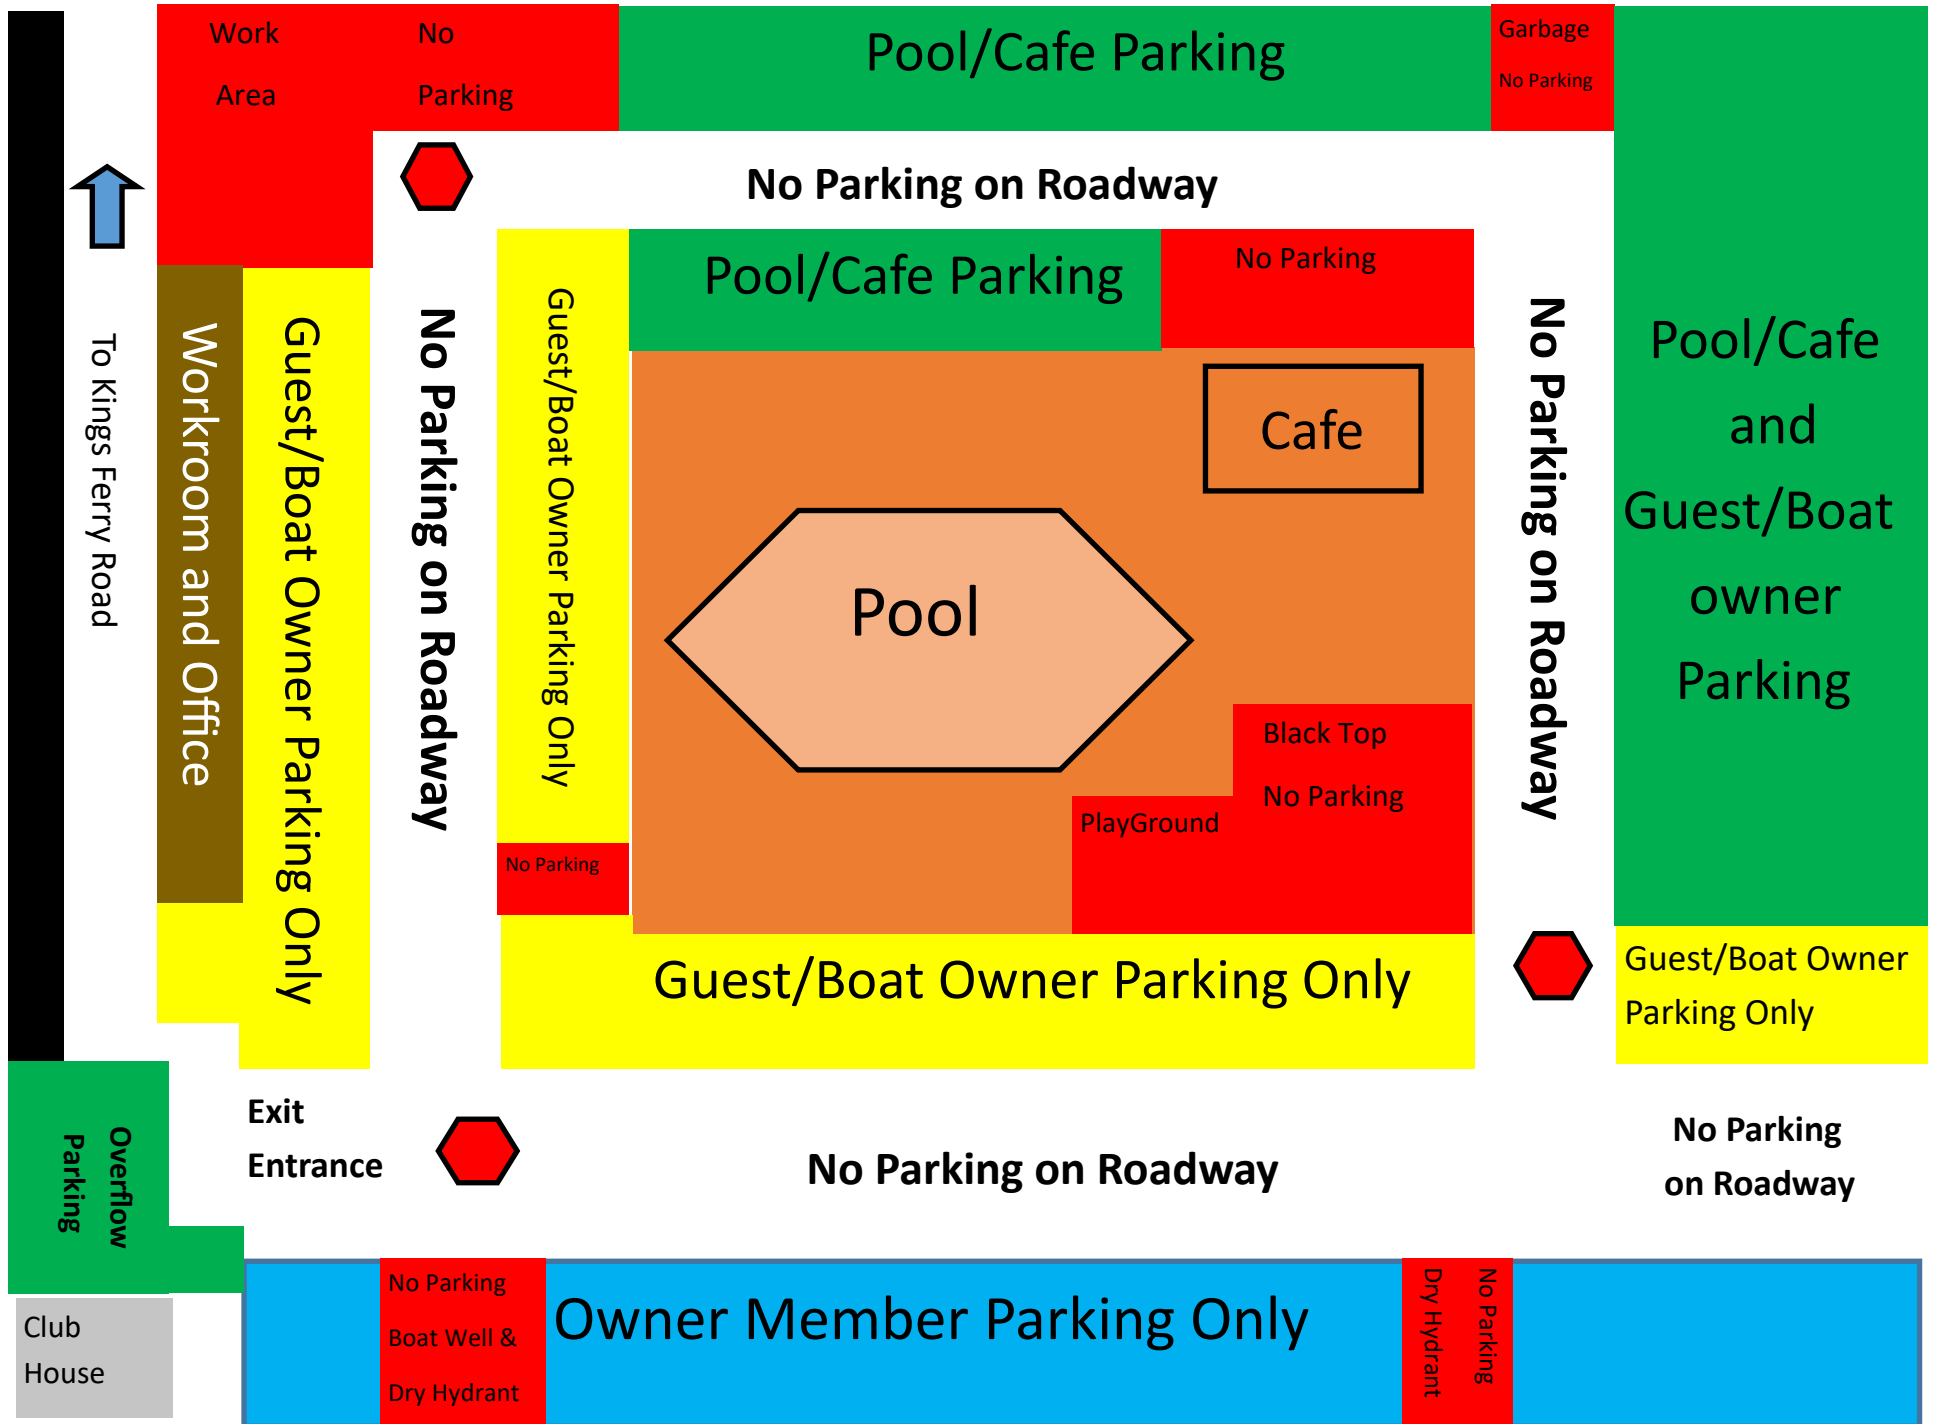

**No Parking on the roadway.** Please do not block boats as they're launching regularly. If there are no places to park, drop off then park in the Clubhouse overflow lot.

If there is a function at the Clubhouse, no parking will be permitted. Anyone parked in the wrong area will have to move their vehicle. Thank you.

**Please follow these directional signs while on CYC Property**